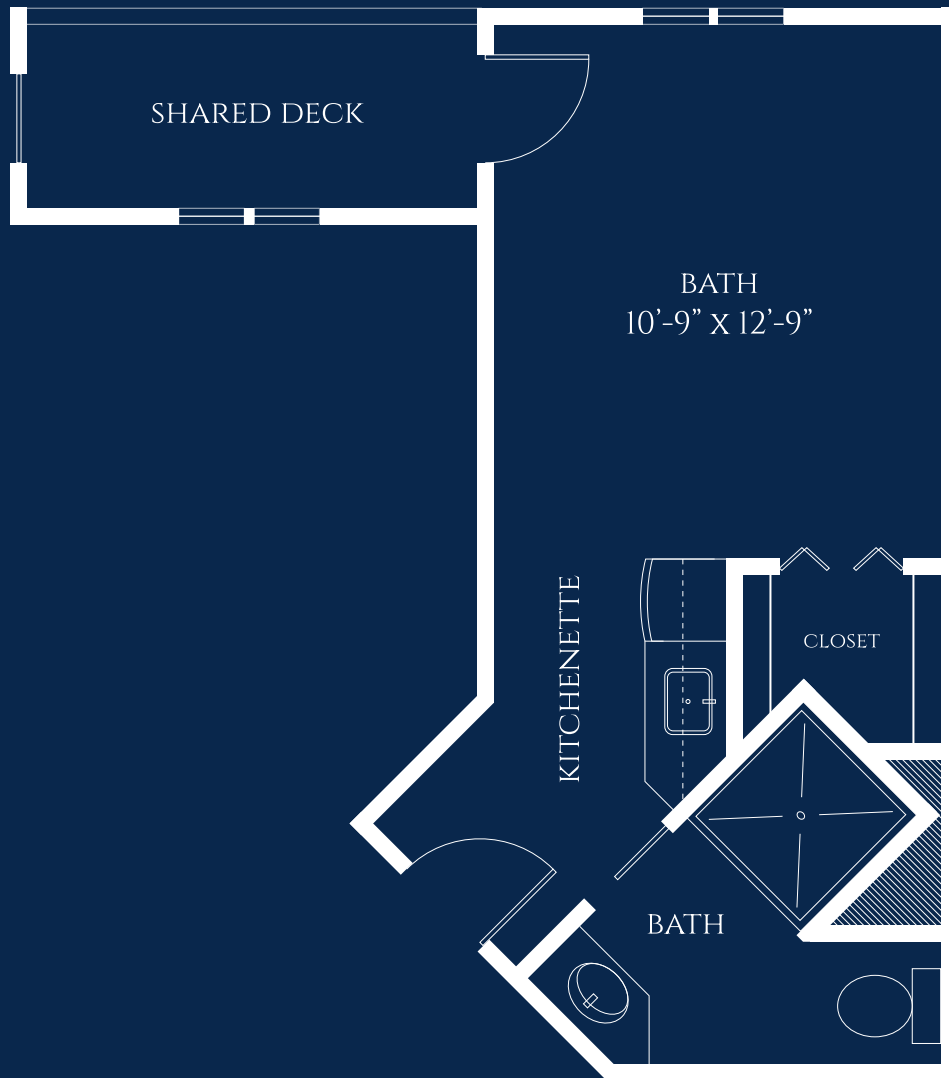

Freesia

PRIVATE STUDIO

STARTING AT 259 SQ. FT.

1/4" = 1'0"
All plans and dimensions are approximate.

IVY PARK
at San Ramon